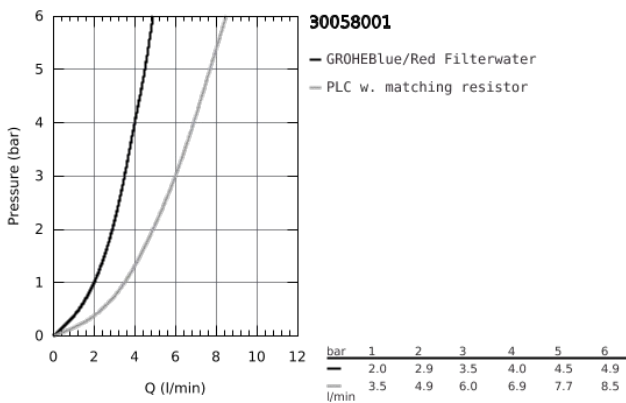

### 30 058 001 GROHE RED DUO TAP AND M SIZE BOILER

**PRODUCT DESCRIPTION (1/2)**

- Colour: Chrome
- Consisting of:
  - GROHE Red Duo single-lever sink mixer
  - monobloc installation
  - C-spout
  - GROHE ChildLock push buttons for kettle hot water
  - TÜV certified triple electronic safeguards against accidental activation of boiling water
  - GROHE Long-Life Shine durable sparkling sheen
  - 28 mm ceramic cartridge with GROHE SilkMove
  - insulated tubular spout
  - swivel area 150°
  - separate water ways
- flexible connection hoses
- connection for GROHE Red boiler
- GROHE Red boiler M size
- reservoir for kettle hot and hot water
- 3 litre 99° C kettle hot water
- 4 litre total capacity
- required inlet pressure: 1-7 bar
- with flexible connection hose and outlet for kettle hot water
- CE approved
- power supply 230 V 50 Hz
- power consumption 2100 W
- standby power consumption 15 W
- energy efficiency class A
- GROHE Blue S-Size filter starter set
- for protection of the boiler from limescale
- Capacity 600 L at 20° dKH