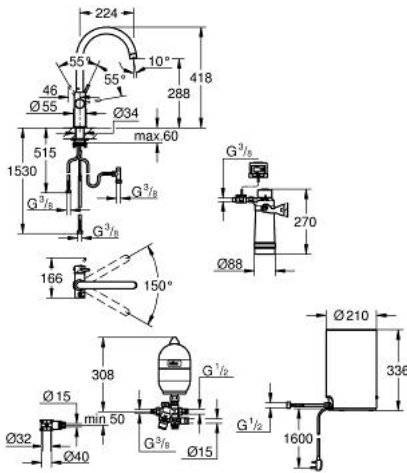

### 30 058 001 GROHE RED DUO TAP AND M SIZE BOILER

**PRODUCT DESCRIPTION (1/2)**

- Colour: Chrome
- Consisting of:
  - GROHE Red Duo single-lever sink mixer
  - monobloc installation
  - C-spout
  - GROHE ChildLock push buttons for kettle hot water
  - TÜV certified triple electronic safeguards against accidental activation of boiling water
  - GROHE Long-Life Shine durable sparkling sheen
  - 28 mm ceramic cartridge with GROHE SilkMove
  - insulated tubular spout
  - swivel area 150°
  - separate water ways
- flexible connection hoses
- connection for GROHE Red boiler
- GROHE Red boiler M size
- reservoir for kettle hot and hot water
- 3 litre 99° C kettle hot water
- 4 litre total capacity
- required inlet pressure: 1-7 bar
- with flexible connection hose and outlet for kettle hot water
- CE approved
- power supply 230 V 50 Hz
- power consumption 2100 W
- standby power consumption 15 W
- energy efficiency class A
- GROHE Blue S-Size filter starter set
- for protection of the boiler from limescale
- Capacity 600 L at 20° dKH

## 30 058 001 **GROHE RED DUO TAP AND M SIZE BOILER**

### **PRODUCT DESCRIPTION** (2/2)

- flow rate measuring unit

## 30 058 001 GROHE RED DUO TAP AND M SIZE BOILER