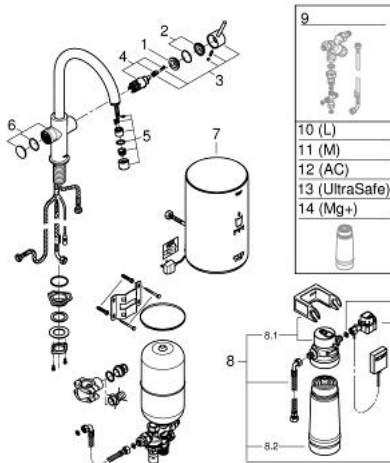

### 30 058 001 GROHE RED DUO TAP AND M SIZE BOILER

**PRODUCT DESCRIPTION (1/2)**

- Colour: Chrome
- Consisting of:
  - GROHE Red Duo single-lever sink mixer
  - monobloc installation
  - C-spout
  - GROHE ChildLock push buttons for kettle hot water
  - TÜV certified triple electronic safeguards against accidental activation of boiling water
  - GROHE Long-Life Shine durable sparkling sheen
  - 28 mm ceramic cartridge with GROHE SilkMove
  - insulated tubular spout
  - swivel area 150°
  - separate water ways
- flexible connection hoses
- connection for GROHE Red boiler
- GROHE Red boiler M size
- reservoir for kettle hot and hot water
- 3 litre 99° C kettle hot water
- 4 litre total capacity
- required inlet pressure: 1-7 bar
- with flexible connection hose and outlet for kettle hot water
- CE approved
- power supply 230 V 50 Hz
- power consumption 2100 W
- standby power consumption 15 W
- energy efficiency class A
- GROHE Blue S-Size filter starter set
- for protection of the boiler from limescale
- Capacity 600 L at 20° dKH

## 30 058 001 **GROHE RED DUO TAP AND M SIZE BOILER**

### **PRODUCT DESCRIPTION** (2/2)

- flow rate measuring unit

### SPARE PARTS, August 2013 – now

- 1: retaining ring (Spare part-nr. 07419000)
- 2: Shield for cross handle (Spare part-nr. 46581000)
- 3: Lever (Spare part-nr. 46957000)
- 4: Cartridge (Spare part-nr. 46580000)
- 5: Flow control (Spare part-nr. 48370000)
- 6: Operating unit (Spare part-nr. 46997000)
- 7: Boiler Size M (Spare part-nr. 40842001)
- 8: S-size filter starter set (Spare part-nr. 40438001)
- 8.1: Filter Head (Spare part-nr. 64508001)
- 8.2: Filter S-Size (Spare part-nr. 40404001)
- 9: Mixing valve (Spare part-nr. 40841001)\*
- 10: Filter L-Size (Spare part-nr. 40412001)\*
- 11: Filter M-Size (Spare part-nr. 40430001)\*
- 12: Activated carbon filter (Spare part-nr. 40547001)\*
- 13: UltraSafe filter (Spare part-nr. 40575001)\*
- 14: Magnesium+ Filter (Spare part-nr. 40691001)\*